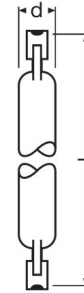

HALOLINE PRO 230 W 230 V R7S

Product code 4008321207692

	R7s
	119.6 mm
	12.0 mm
	–
W	230.00 W
lm	5000 lm
	–
	–
	5000 lm
	–
cd	–
K	2900 K
COLOUR	Warm White
R_a	100
t [h]	2000 h
	Yes
V	230 V
Hz	–

	50000 ¹⁾
	–
	0.00 s
	0.0 s
	–
Hg	0.0 mg
	C
	230 kWh/1000h