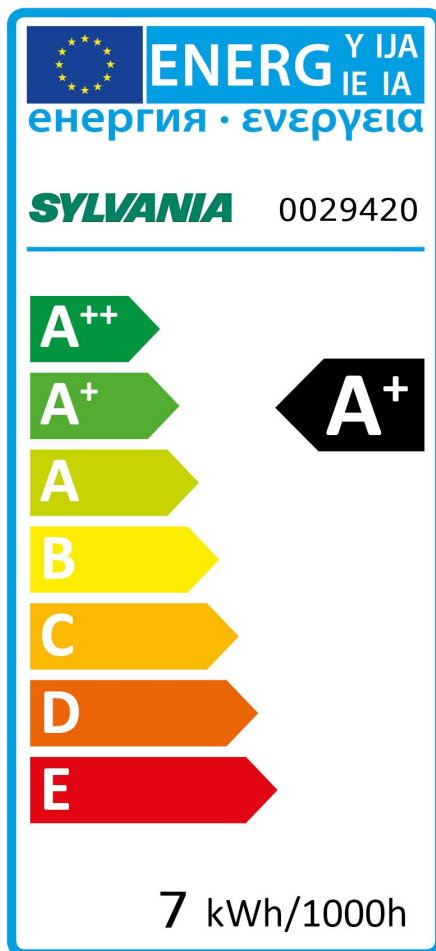

RefLED Superia Retro MR16 DIMMABLE

REFLED SUPERIA RETRO MR16 450LM DIM 830 36° SL
0029420

Packaging inner length / height (cm)	16.0
Packaging inner width (cm)	12.0
Packaging inner depth (cm)	6.0
DUN14 (outer)	15410288294206
Units per outer package	60
Packaging outer length / height (cm)	18.5
Packaging outer width (cm)	33.5
Packaging outer depth (cm)	26.5

Safety data

Breakage cleaning instructions	Not applicable
Special purpose lamp	No
Dry applications use only	Yes
Suitable for household illumination	Yes
Safety message	Suitable for approved transf./dimmers
Safety message	Dimmable with approved dimmers
Safety message	Not Suitable for totally enclosed fixtures