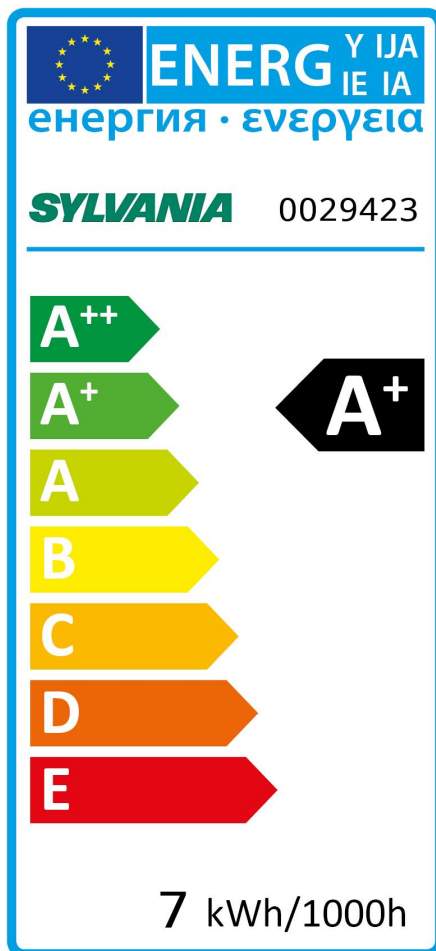

RefLED Superia Retro MR16 DIMMABLE

REFLED SUPERIA RETRO MR16 621LM DIM 827 36° SL
0029423

Packaging inner length / height (cm)	16.0
Packaging inner width (cm)	12.0
Packaging inner depth (cm)	6.0
DUN14 (outer)	15410288294237
Units per outer package	60
Packaging outer length / height (cm)	18.5
Packaging outer width (cm)	33.5
Packaging outer depth (cm)	26.5

Safety data

Breakage cleaning instructions	Not applicable
Special purpose lamp	No
Dry applications use only	Yes
Suitable for household illumination	Yes
Safety message	Suitable for approved transf./dimmers
Safety message	Dimmable with approved dimmers
Safety message	Not Suitable for totally enclosed fixtures